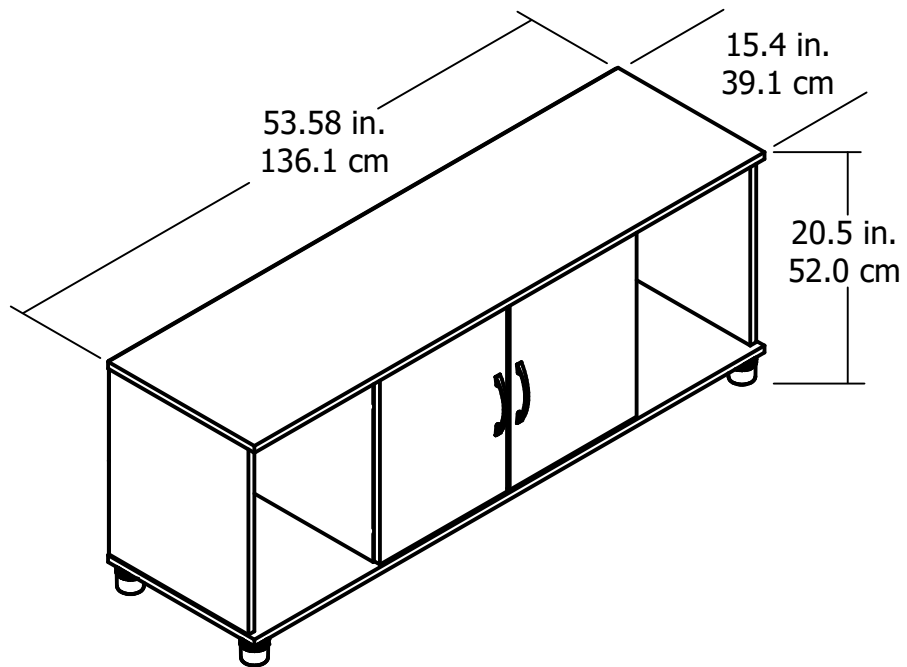

6004

Interior Storage dimensions:
(2) Open End / (2) Enclosed With Door
12.6 in. (31.9 cm) W
17.0 in. (43.2 cm) H
14.6 in. (37.0 cm) D
1.80 cubic feet each storage area

Wood Breakdown: 95%
Total storage: 7.2 cubic feet

Overall Product Size:
53.38"W x 15.4"D x 20.5"H
136.1cm W x 39.1cm D x 52.0cm H

Maximum Weight Capacities
Unit Weight: 51 lbs. (23.1 kg)