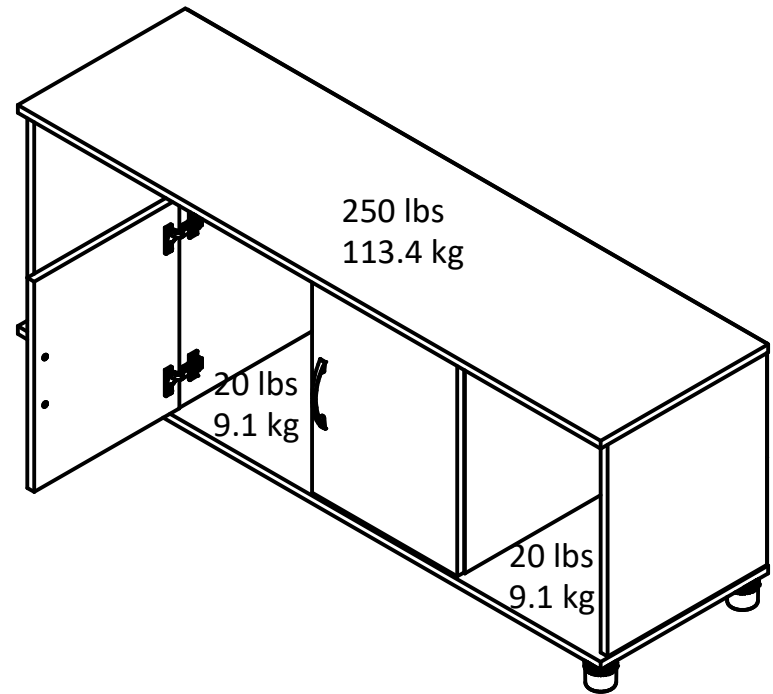

6004

Interior Storage dimensions:
(2) Open End / (2) Enclosed With Door
12.6 in. (31.9 cm) W
17.0 in. (43.2 cm) H
14.6 in. (37.0 cm) D
1.80 cubic feet each storage area

Wood Breakdown: 95%
Total storage: 7.2 cubic feet

Overall Product Size:
53.38"W x 15.4"D x 20.5"H
136.1cm W x 39.1cm D x 52.0cm H

Maximum Weight Capacities
Unit Weight: 51 lbs. (23.1 kg)